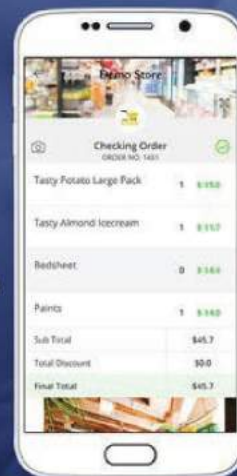

Seller-Basket Checking Process

Beat Those Payment Queues with ***Plankly!***

Version 1.1 | November Release

About Planckly

Planckly is a simple app to make in-store shopping easier and less time consuming. If you use Planckly to shop in-store you will never have to get in any queue to pay for your shopping basket or trolley.

Shopper Process

Your customers just walk into the store, pick up items from the store shelves, scan the barcode of the item, and put the items into physical basket. At the end, they just pay in-app and walk out of the store.

Use this QR code to check-in at the Demo Store

Use these credit card details for the demo.

SCAN

PAY

GO

SHOPPER PROCESS

Scan Item's Barcode and Add to Basket

- 1 Pick item from the shelves
- 2 Scan the barcode of the selected item
- 3 Put it in your basket

SELLER BASKET CHECKING PROCESS

Our unique process provides significant deterrent to shoplifting due to human involvement while it is many times efficient than scanning all items at a checkout counter (self-scanning or otherwise)