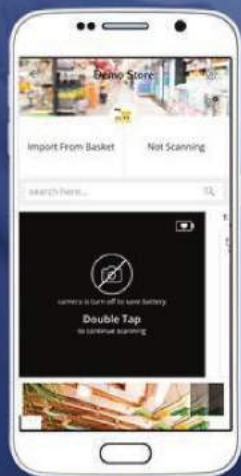

Seller-Basket Checking Process

Beat Those Payment Queues with ***Plankly!***

Version 1.1 | November Release

About Planckly

Planckly is a simple app to make in-store shopping easier and less time consuming. If you use Planckly to shop in-store you will never have to get in any queue to pay for your shopping basket or trolley.

Shopper Process

Your customers just walk into the store, pick up items from the store shelves, scan the barcode of the item, and put the items into physical basket. At the end, they just pay in-app and walk out of the store.

Use this QR code to check-in at the Demo Store

Use these credit card details for the demo.

SCAN

PAY

GO

SHOPPER PROCESS

Scan Item's Barcode and Add to Basket

- 1 Pick item from the shelves
- 2 Scan the barcode of the selected item
- 3 Put it in your basket

SELLER BASKET CHECKING PROCESS

Our unique process provides significant deterrent to shoplifting due to human involvement while it is many times efficient than scanning all items at a checkout counter (self-scanning or otherwise)