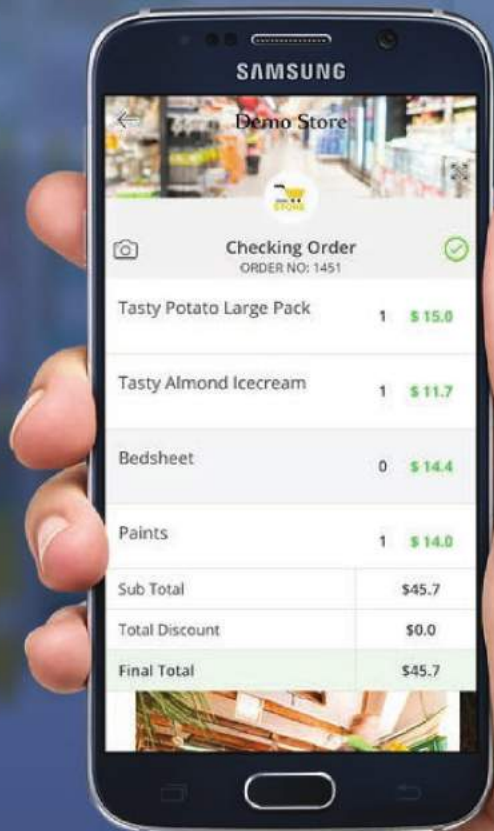

Scan QR Code

Check Few Items

Checkout

SELLER BASKET CHECKING PROCESS (STEP 01)

EXIT

SELLER BASKET CHECKING PROCESS (STEP 02)

EXIT

SELLER CHECKING PROCESS

Seller Login Detail

Seller staff uses their login details to login to the app.

Please login to the app as a Demo Store Seller.

 **staff@demo.com**

 **store**

Seller QR Code

As the shopper walks out of the store, a staff member can just scan the QR code displayed on the shopper's phone to see all the items they paid for.

Please scan the QR Code to see the test basket.

SELLER CHECKING PROCESS

Basket of Shopper

When you scanned the QR code, you should see these items which were paid by the shopper.

Physical Basket of Shopper

Scan any of the barcodes (items in physical basket) to see if it has been paid for or not.

White Bread 5g

Bedsheet

Paints

Almond Ice Cream

Shower Gel 50ml

Quality Dates 1KG

Potatoes Large Pack 1 KG