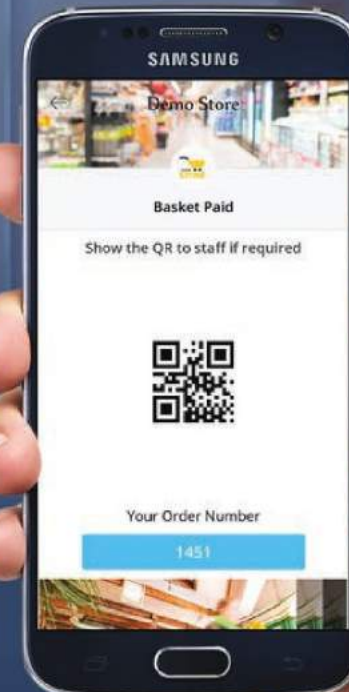

Use this QR code to check-in at the Demo Store

Use these credit card details for the demo.

SCAN

PAY

GO

SHOPPER PROCESS

Scan Item's Barcode and Add to Basket

- 1 Pick item from the shelves
- 2 Scan the barcode of the selected item
- 3 Put it in your basket

Scan QR Code

Check Few Items

Checkout

SELLER BASKET CHECKING PROCESS (STEP 01)

EXIT

SELLER BASKET CHECKING PROCESS (STEP 02)

EXIT

SELLER CHECKING PROCESS

Seller Login Detail

Seller staff uses their login details to login to the app.

Please login to the app as a Demo Store Seller.

 **staff@demo.com**

 **store**

Seller QR Code

As the shopper walks out of the store, a staff member can just scan the QR code displayed on the shopper's phone to see all the items they paid for.

Please scan the QR Code to see the test basket.

SELLER CHECKING PROCESS

Basket of Shopper

When you scanned the QR code, you should see these items which were paid by the shopper.

Physical Basket of Shopper